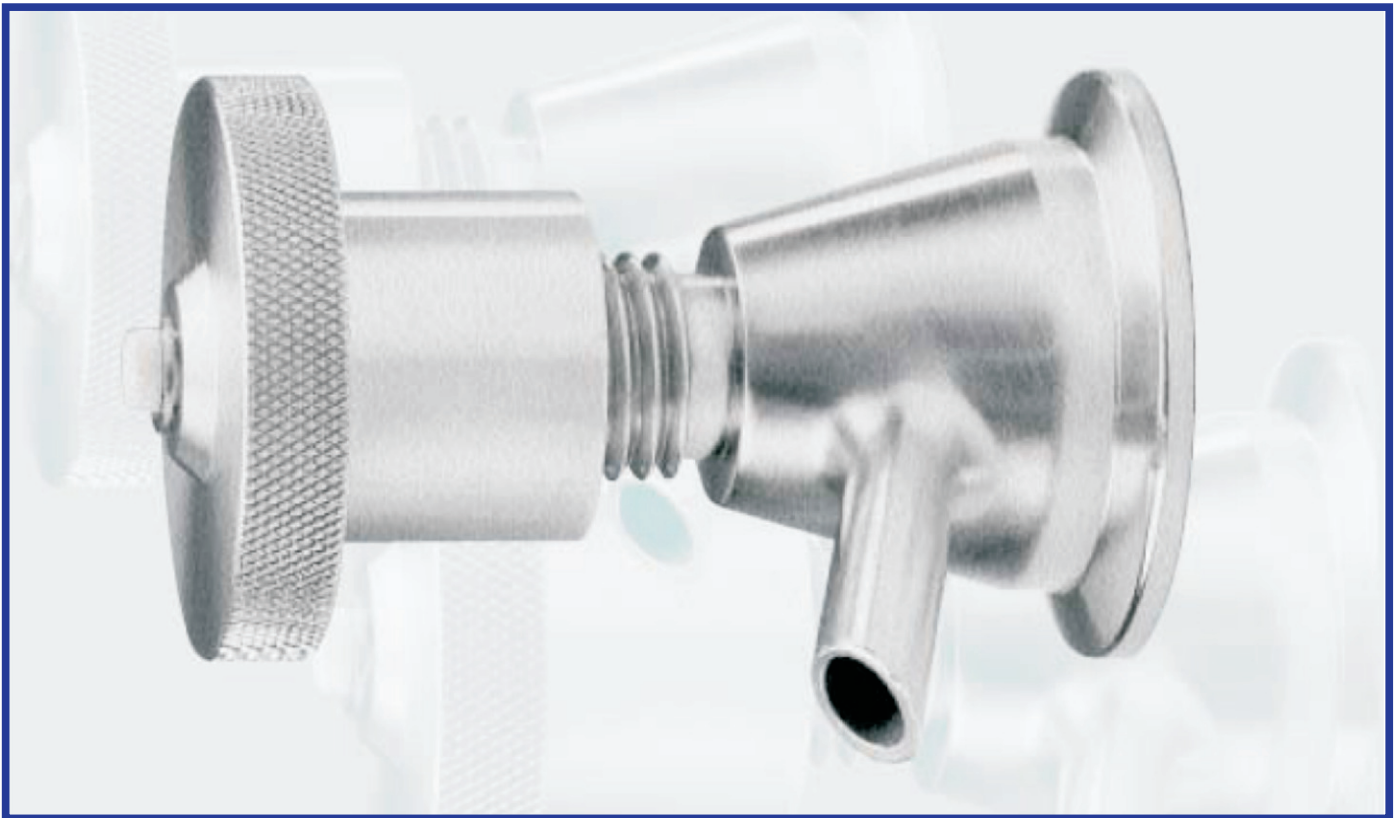

Memtech

Hygienic Stainless Steel Valves

Memtech offers a wide range of 316/316L stainless steel valves manufactured for use in the Process Industries. Designed for ease of maintenance, our valves are available with connections to suit most customer specifications.

- ☉ Butterfly Valves
- ☉ Non-Return Valves
- ☉ Pressure Relief
- ☉ Valves
- ☉ Ball Valves
- ☉ Plugcocks
- ☉ Septum Point
- ☉ Sample Valves
- ☉ In-Line Sightglasses

Memtech

Product Information

Hygienic Stainless Steel Valves

Butterfly Valves

We offer a wide range of manual and automatic stainless steel Butterfly Valves designed for hygienic applications within the Process Industries.

Standard sizes: 1", 1 1/2", 2", 2 1/2", 3", 4", 5", 6", 8"